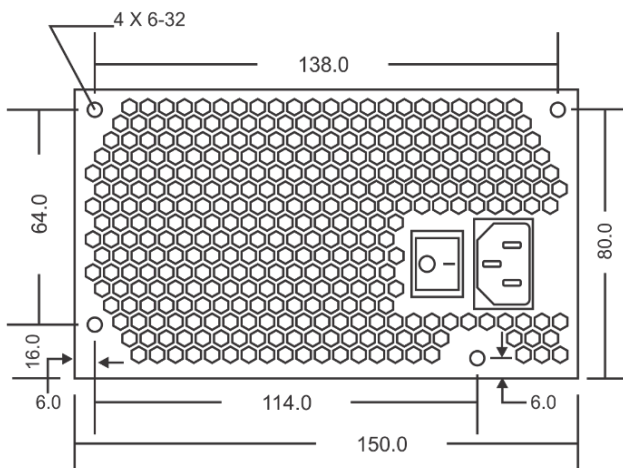

FireStorm Gaming Series 1050 Watt ATX (FS1050)

Series Wattages: 750 | **1050**

P/N: FPS1050-A4M00

UPC: 855900005255

**Dimension:** 150 mm x 86 mm x 180 mm (W x H x D) (5.9" x 3.4" x 7.1")**Total Max Power:** 1050 W @ 100 - 240Vac**Product Description:**

Safety & regulations

FireStorm Gaming Series 1050 Watt ATX (FS1050)

Series Wattages: 750 | **1050**

P/N: FPS1050-A4M00

UPC: 855900005255

MECHANICAL DRAWING: FPS1050-A4M00

ALL CASE MEASUREMENTS ARE IN mm

5.9" X 3.4" X 7.1" (W X H X D)

ALL WIRE LENGTHS ARE IN INCHES

Sleeved Cable

Flat Ribbon Cables

4+4 CPU Power

6+2 PCI Express Video

Daisy Chained Serial ATA IDE/Peripheral

FireStorm Gaming Series 1050 Watt ATX (FS1050)

Series Wattages: 750 | **1050**