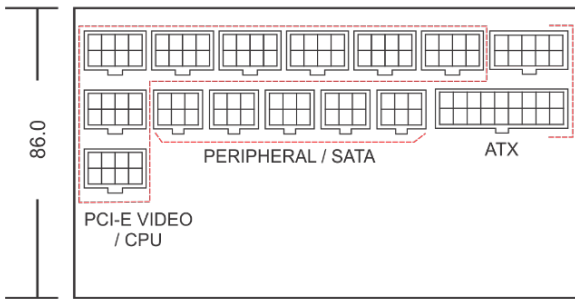

Safety & regulations

FireStorm Gaming Series 1050 Watt ATX (FS1050)

Series Wattages: 750 | **1050**

P/N: FPS1050-A4M00

UPC: 855900005255

MECHANICAL DRAWING: FPS1050-A4M00

ALL CASE MEASUREMENTS ARE IN mm

5.9" X 3.4" X 7.1" (W X H X D)