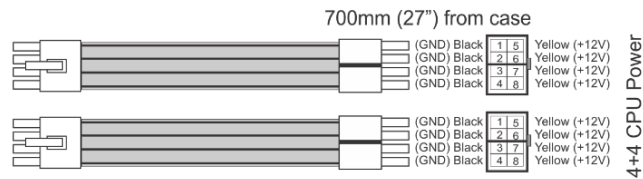

Flat Ribbon Cables

4+4 CPU Power