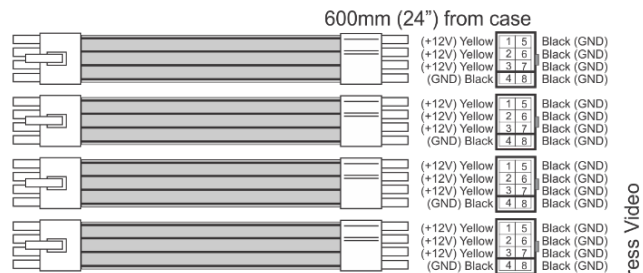

ALL WIRE LENGTHS ARE IN INCHES

Sleeved Cable

Flat Ribbon Cables

4+4 CPU Power

6+2 PCI Express Video

Daisy Chained Serial ATA IDE/Peripheral

FireStorm Gaming Series 1050 Watt ATX (FS1050)

Series Wattages: 750 | **1050**