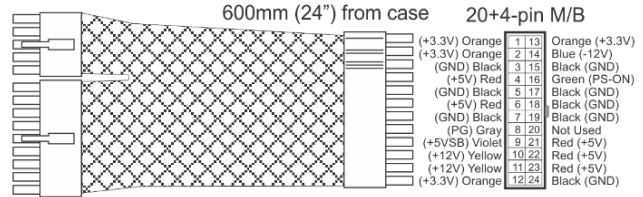

Sleeved Cable