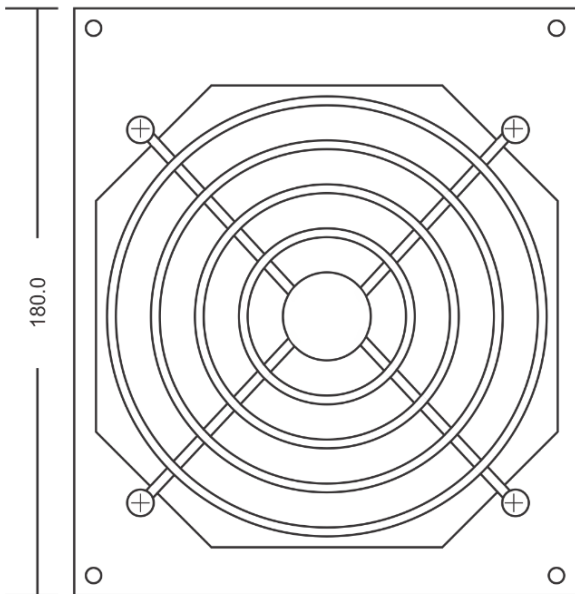

FireStorm Gaming Series 1050 Watt ATX (FS1050)

Series Wattages: 750 | **1050**

P/N: FPS1050-A4M00

UPC: 855900005255

MECHANICAL DRAWING: FPS1050-A4M00

ALL CASE MEASUREMENTS ARE IN mm

5.9" X 3.4" X 7.1" (W X H X D)

ALL WIRE LENGTHS ARE IN INCHES

Sleeved Cable

Flat Ribbon Cables

4+4 CPU Power

6+2 PCI Express Video

Daisy Chained Serial ATA IDE/Peripheral