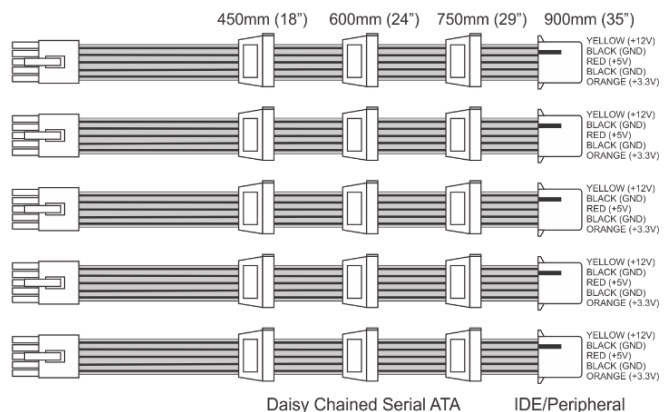

ALL WIRE LENGTHS ARE IN INCHES

Sleeved Cable

Flat Ribbon Cables

4+4 CPU Power

6+2 PCI Express Video

Daisy Chained Serial ATA IDE/Peripheral

FireStorm Gaming Series 1050 Watt ATX (FS1050)

Series Wattages: 750 | **1050**