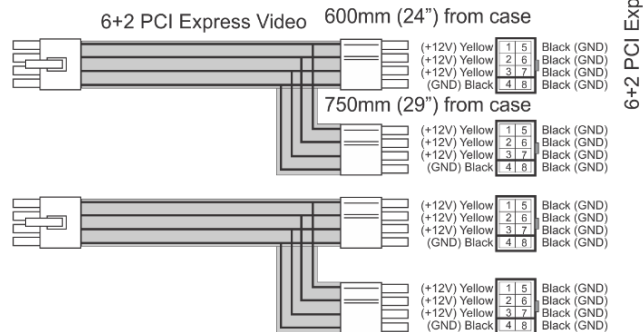

Safety & regulations

FireStorm Gaming Series 1050 Watt ATX (FS1050)

Series Wattages: 750 | **1050**

P/N: FPS1050-A4M00

UPC: 855900005255

MECHANICAL DRAWING: FPS1050-A4M00

ALL CASE MEASUREMENTS ARE IN mm

5.9" X 3.4" X 7.1" (W X H X D)

ALL WIRE LENGTHS ARE IN INCHES

Sleeved Cable

Flat Ribbon Cables

4+4 CPU Power

6+2 PCI Express Video

Daisy Chained Serial ATA IDE/Peripheral

FireStorm Gaming Series 1050 Watt ATX (FS1050)

Series Wattages: 750 | **1050**